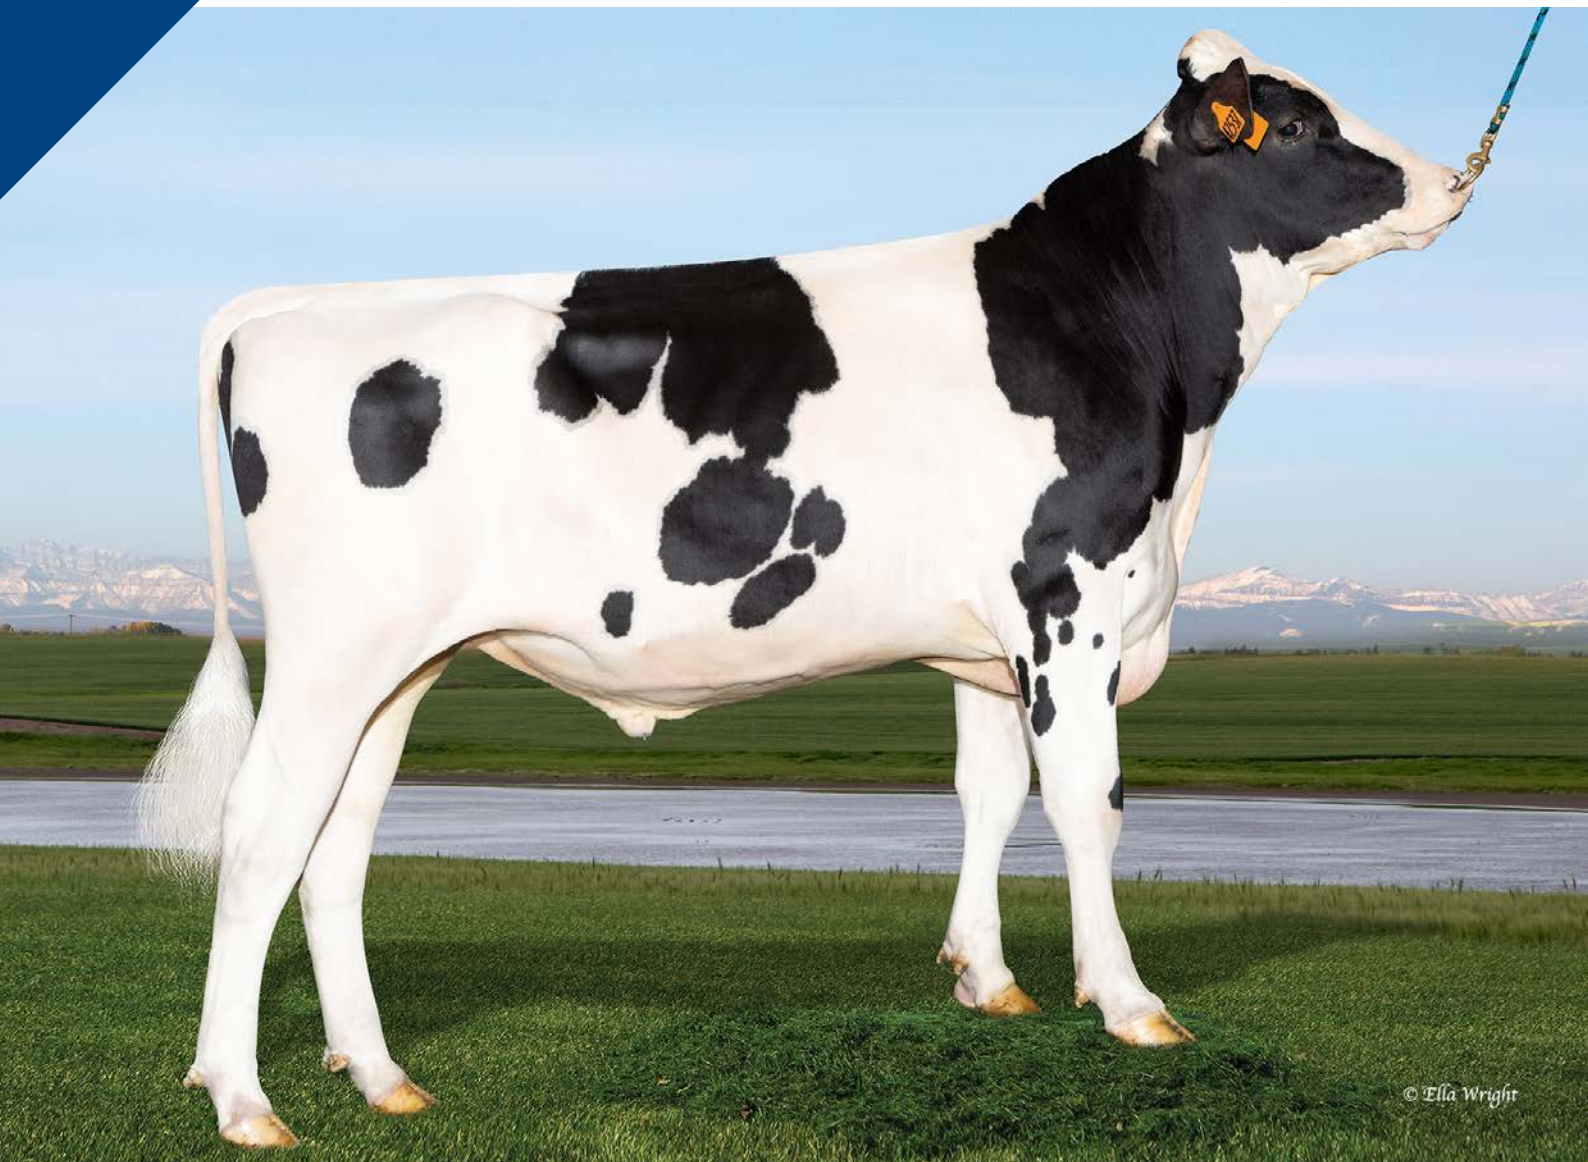

# Peak Factotum

AltaZazzle x Positive

## International sire of son

**+£855** PLI  
**+863** Kgs Milk  
**+9.7** Daughter Fertility  
**+1.46** Type Merit  
**+2.29** Mammary

**SIRYX**  
available

BETTER COWS > BETTER LIFE

CRV offers the perfect solution for your herd.  
Check out [CRV4all.co.uk](http://CRV4all.co.uk)