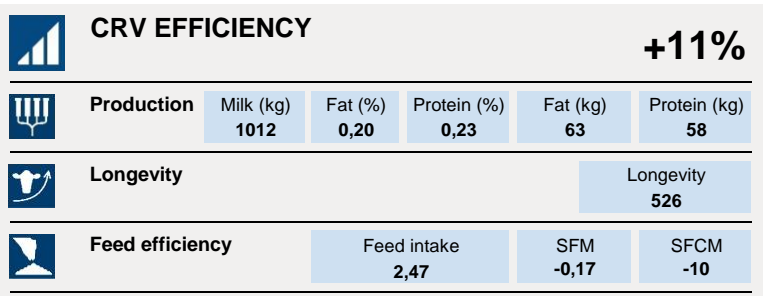

12345

Date of calculation:

20190313

Farmer John Cowstreet 1 1234 FarmVille	Registration	
	Cow:	Delta GoGirl XXXF0123478910
	Birthdate:	20190707
	Base definition:	Black & White 2015 RF- PO- CD- IA1A2
	Sire:	NLDM000712948157 DELTA NOBEL
	Dam:	NLDF000123456789 DELTA POWERMOM
	Maternal Grand sire:	NLDM000687206379 DELTA JUIPLER

Other traits

Conformation traits

reliability: 70%