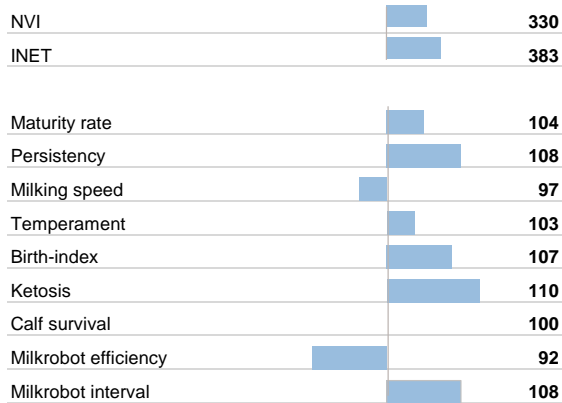

12345

Date of calculation:

20190313

Farmer John Cowstreet 1 1234 FarmVille	Registration	
	Cow:	Delta GoGirl XXXF0123478910
	Birthdate:	20190707
	Base definition:	Black & White 2015 RF- PO- CD- IA1A2
	Sire:	NLDM000712948157 DELTA NOBEL
	Dam:	NLDF000123456789 DELTA POWERMOM
	Maternal Grand sire:	NLDM000687206379 DELTA JUIPLER

Other traits

Conformation traits

reliability: 70%