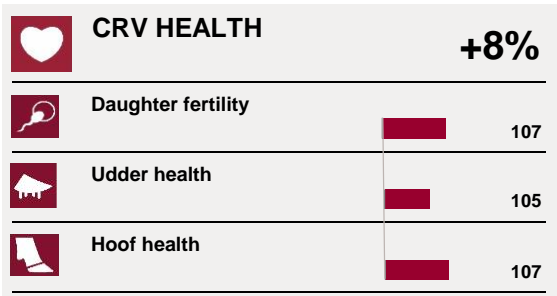

12345

Date of calculation:

20190313

Farmer John Cowstreet 1 1234 FarmVille	Registration	
	Cow:	Delta GoGirl XXXF0123478910
	Birthdate:	20190707
	Base definition:	Black & White 2015 RF- PO- CD- IA1A2
	Sire:	NLDM000712948157 DELTA NOBEL
	Dam:	NLDF000123456789 DELTA POWERMOM
	Maternal Grand sire:	NLDM000687206379 DELTA JUIPLER

Other traits

Conformation traits

reliability: 70%